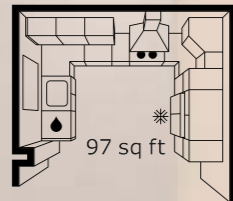

›Making meals in a well-planned kitchen is a joy. When there's storage for the things you need close at hand for preparing and cooking, everything's easier.‹

With wall organizers, all those things you need to grab in a hurry are right there in reach.

01 AKURUM/ORSA kitchen:

$3099

▶ What's in the kitchen price?
See page 318

▶ For more information about our Kitchen Installation Service, see page 313

01 AKURUM kitchen with ORSA birch doors and drawer fronts $3099 ORSA doors/drawer fronts in clear lacquered birch veneer/solid birch. Shown with ORRNÄS handles in stainless steel and NUMERÄR double-sided, red/white laminate countertop with white edge. Requires assembly.