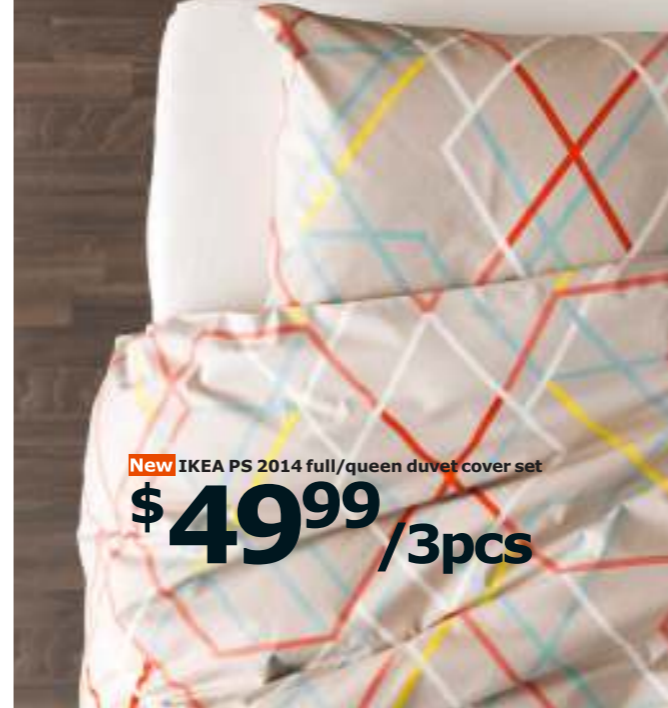

Made of a blend of cotton and lyocell to draw moisture away from the body. A concealed zipper on the cover keeps your comforter in place.

07