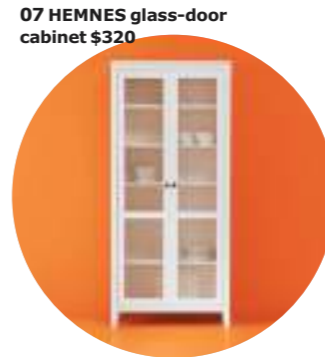

06 BORGSJÖ bookcase with glass doors $100

09 BESTÅ shelf unit with doors $115/ea D15¾"

08 KALLAX shelving unit with drawers $105

07 HEMNES glass-door cabinet $320