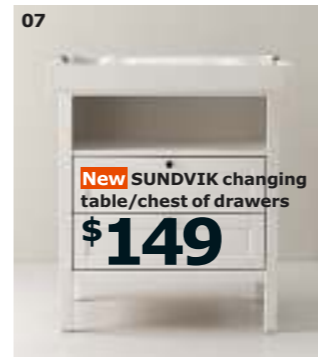

07 New SUNDVIK changing table/chest of drawers
$149