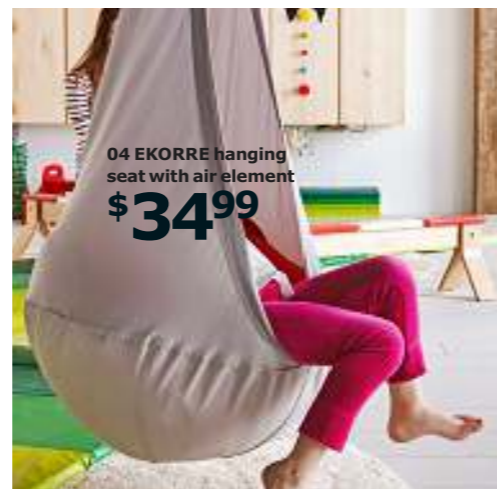

04 EKORRE hanging seat with air element $34.99