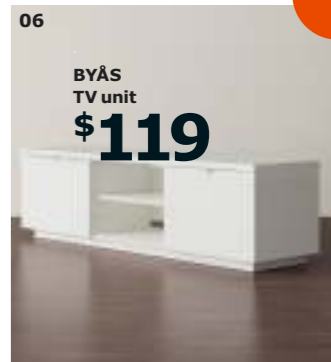

06

BYÅS TV unit
$119