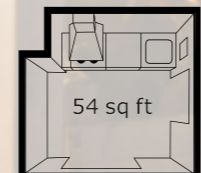

02 FÖRHÖJA
kitchen cart
$99

►A kitchen garden in your kitchen! Make a potting table out of a kitchen island, and bring your favorite hobbies together in one space. And create a fresh look, too.<

01 AKURUM kitchen with HÄRLIG white doors and drawer fronts $329 HÄRLIG doors/drawer fronts in melamine foil finish. Shown with ATTEST handles in stainless steel, knobs in nickel-plated aluminum and NUMERÄR countertop in solid birch. Requires assembly.

02 FÖRHÖJA kitchen cart $99 You can quickly view and access what's inside because the drawers can be pulled out from both sides. Solid birch. Designer: Nike Karlsson. Requires assembly. L39³/₈ x W16⁷/₈ x H35³/₈". 800.359.20