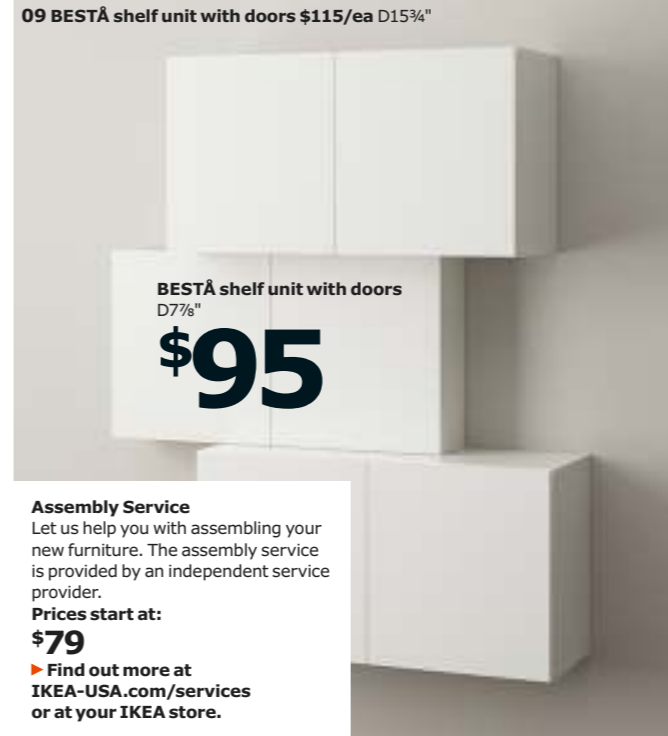

BESTÅ shelf unit with doors
D7¾"
$95

Assembly Service
Let us help you with assembling your new furniture. The assembly service is provided by an independent service provider.
Prices start at: $79
▶ Find out more at IKEA-USA.com/services or at your IKEA store.

06 BORGSJÖ bookcase with glass doors $100 Includes: one stationary shelf and four adjustable shelves. Foil finish and tempered glass. RA. W29½×D12¾×H71¼". Brown 599.030.02
07 HEMNES glass-door cabinet $320 Stained, clear lacquered solid pine and tempered glass. RA. W35¾×D14¾×H77½". White stain 902.135.87
08 New KALLAX shelving unit $64.99 Painted finish. RA. W30¾×D15¾×H57¾". White 802.758.87 *Shown with KALLAX 2-drawer insert $20/ea* Painted finish. RA. W13×D14¾×H13". White 702.866.45
09 BESTÅ shelf unit with doors $115/ea W47¼×D15¾×H25¼". 290.464.27
10 New GNEDBY shelf unit $49.99/ea Adjustable shelves. Coordinates with the BILLY bookcase series. Stained, clear lacquered ash veneer. RA. W7¾×D6¾×H79½". Black-brown 502.771.47
11 New FINNBY bookcase $29.99 Adjustable shelves. Foil finish. RA. W23¾×D9½×H70¾". Red 502.611.32
RA=Requires Assembly