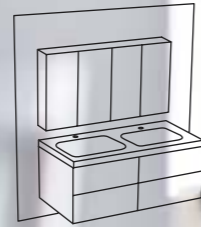

Taking a little extra care of yourself doesn't take a lot of effort. To create a rejuvenating bathroom, think smart insides, calm outsides, and add a layer of soft textiles.

01

Stress levels diminish when every little thing has a place inside closed drawers.

01 GODMORGON/BRÅVIKEN 4-drawer cabinet and sink $649

GODMORGON/BRÅVIKEN has a free 10-year limited warranty included. For details, see page 315. Smooth-running drawers with pull-out stop. Foil finish and crushed marble. RA. W48×D19¼×H26¾". White stained oak effect 599.032.43

02 FÄRGLAV bath towel $9.99/ea Cotton/polyester. Designer: Pia Wallén. W28×L55". White/dark gray 702.276.27 Other sizes available. Prices vary.

03 ENUDDEN towel stand $19.99 You can hang things from the knobs on the sides. Powder-coated steel and plastic. Designer: Inma Bermudez. RA. W17¾×H39¼". White 802.431.65

04 RAMSKÅR bathmat $12.99 Flat woven and loop pile cotton. Adds softness and texture to the mat. 100% cotton. Designer: Emma Jones. W24×L35". Gray 602.305.50

05 STORJORM 2-door mirror cabinet with built-in LED light $230/ea Foil finish and glass. Designer: Henrik Preutz. Hardwire. RA. W23½×D5½×H37¾". White 602.500.67

06 DALSKÅR bath faucet with strainer $79.99/ea Powder-coated brass. Designer: Magnus Elebäck. Requires installation. H7½". White 102.813.06

RA=Requires Assembly All textiles shown are imported.

GODMORGON/BRÅVIKEN cabinet and sink, and two STORJORM mirror cabinets:

$1109

► What's in the Bathroom price? See page 318

Scan this page with your mobile device to see more

05

06

01 GODMORGON/BRÅVIKEN
4-drawer cabinet and sink

$649

03 ENUDDEN
towel stand
$19.99

04