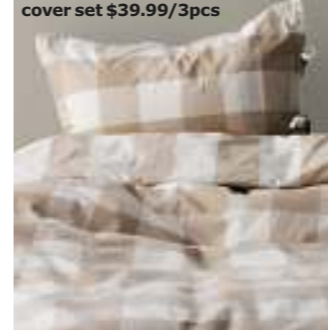

04 EMMIE RUTA full/queen duvet cover set \$39.99/3pcs

05 KUSTRUTA full/queen duvet cover set \$39.99/3pcs

06 ALINA full/queen bedspread and cushion covers \$59.99

07 PÄRLHYACINT full/queen duvet cover set \$19.99/3pcs