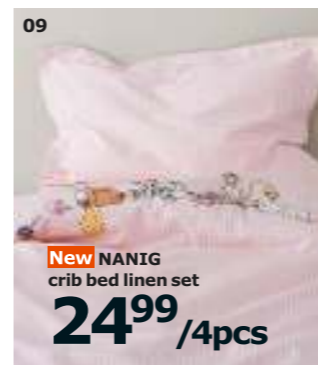

08 TUTIG changing pad \$4.99

STUVA crib with drawers  
**\$199\***

09 New NANIG crib bed linen set  
**24<sup>99</sup>/4pcs**

10 FANTASIDJUR crib duvet cover set \$9.99/2pcs

SNIGLAR changing table  
**\$29<sup>99</sup>**