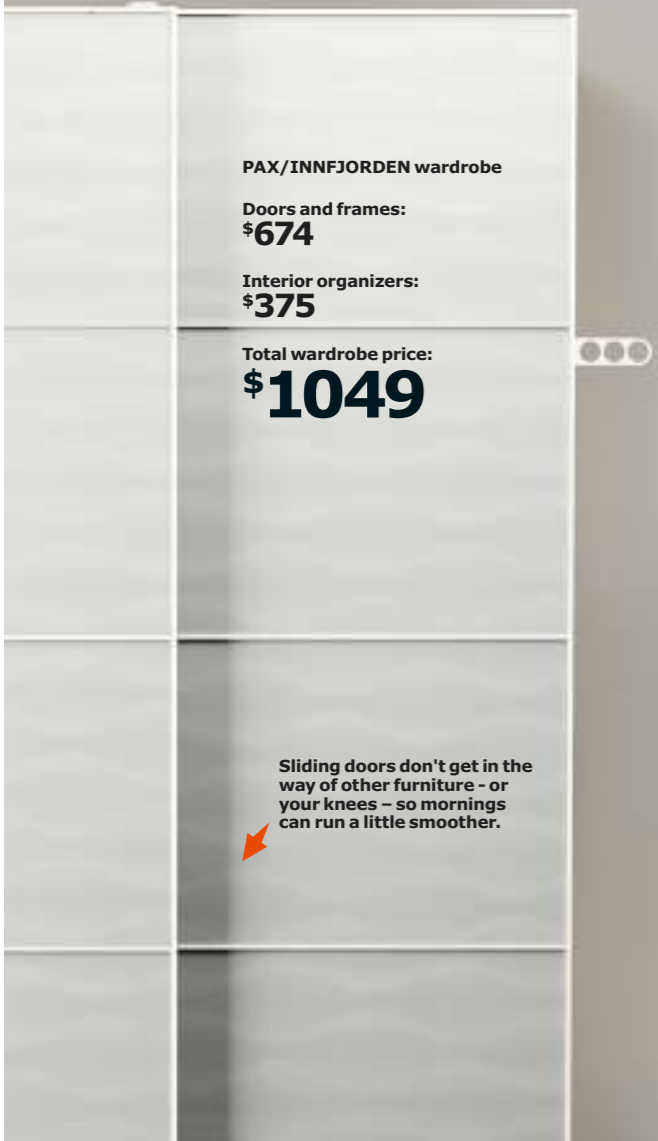

01

PAX/INNFJORDEN wardrobe

Doors and frames:
$674

Interior organizers:
$375

Total wardrobe price:
$1049

Sliding doors don't get in the way of other furniture - or your knees - so mornings can run a little smoother.

Assembly with Delivery Service
We design our products so that they're easy to take home and assemble. Or you can get help from an independent service provider.
Prices start at:
$79 when a delivery is purchased.
Delivery starting at $59.
► **Find out more at**
IKEA-USA.com/services
or at your IKEA store.

02

01-02 PAX/INNFJORDEN wardrobe $1049
Min. ceiling height required: 95¾". Foil finish and glass. RA. W59xD26xH93½". White stained oak effect/white glass 890.324.46
KOMPLEMENT interior organizers included in this combination:
Two KOMPLEMENT clothes rails 29½", one KOMPLEMENT divider for pull-out tray 19½x22½", one KOMPLEMENT divider for frame 19½x22½", four KOMPLEMENT drawers with glass fronts 29½x22½", one KOMPLEMENT pull-out multi-use hanger, two KOMPLEMENT pull-out trays 19½x22½", one KOMPLEMENT pull-out pants hanger 19½x22½", three KOMPLEMENT shelves 29½x22½", one KOMPLEMENT valet hanger, and one 2-pack KOMPLEMENT soft closing devices.

03-04 PAX/HASVIK wardrobe $994
Min. ceiling height required: 95¾". Foil finish. RA. W78¾xD26xH93½". White/high-gloss white 090.257.27
KOMPLEMENT interior organizers included in this combination:
Two KOMPLEMENT clothes rails 39¼", one KOMPLEMENT divider for frame 19½x22½", four KOMPLEMENT metal baskets 39¼x22½", four KOMPLEMENT metal baskets 19½x22½", one KOMPLEMENT pull-out multi-use hanger, eight 2-packs KOMPLEMENT pull-out rails for baskets, three KOMPLEMENT shelves 39¼x22½", and one KOMPLEMENT valet hanger.