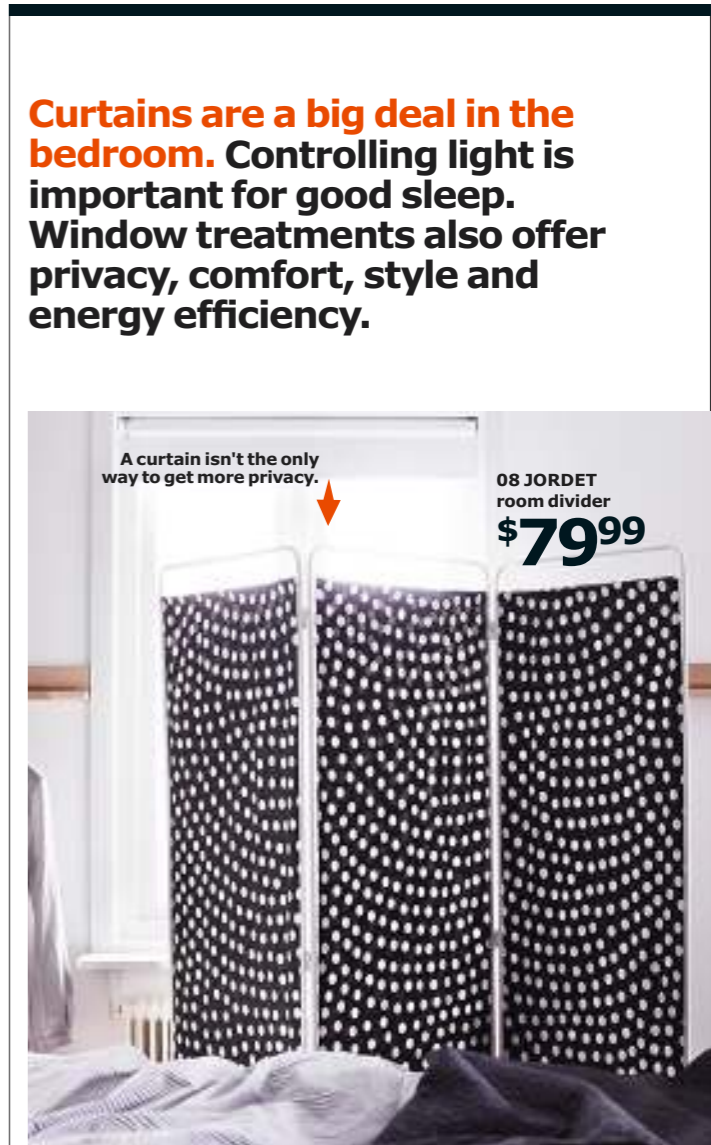

A curtain isn't the only way to get more privacy.

08 JORDET room divider

$79⁹⁹

01 KVARTAL triple curtain rail $19.99 Easy to create a layered solution since the rail has three tracks. Part of the KVARTAL curtain hanging system. Aluminum. RA. L55". 800.793.63. Ceiling/wall fixtures are needed for one 55" track rail, sold separately. **02 MARJUN block-out pair of curtains $59.99** Effective at keeping out both drafts in the winter and heat in the summer. 100% polyester. W57xL98" each panel. Gray 002.567.41 **03 VIVAN pair of curtains $9.99** The curtains let the light through, but provide privacy so they are perfect to use in a layered window solution. Polyester/cotton. W57xL98½" each panel. White 002.215.39 **04 SCHOTTIS pleated shade $2.99** Easy to attach to your window frame. No drilling needed. 100% polyester. RA. W35½xL74¾". White 202.422.82 **05 DORTHY fabric $4.99/yd** 100% cotton. W59". Multicolor 902.093.64 **06 LILL lace pair of curtains $3.99** 100% polyester. W110xL98" each panel. 901.119.80 **07 SANELA pair of curtains $49.99** 100% cotton. W55xL98" each panel. Dark brown 302.301.89 **08 JORDET room divider $79.99** Removable and washable polyester/cotton cover. Powder-coated steel. RA. W65¾xH67¾". White/dotted gray 302.457.70

RA=Requires Assembly All textiles shown are imported.