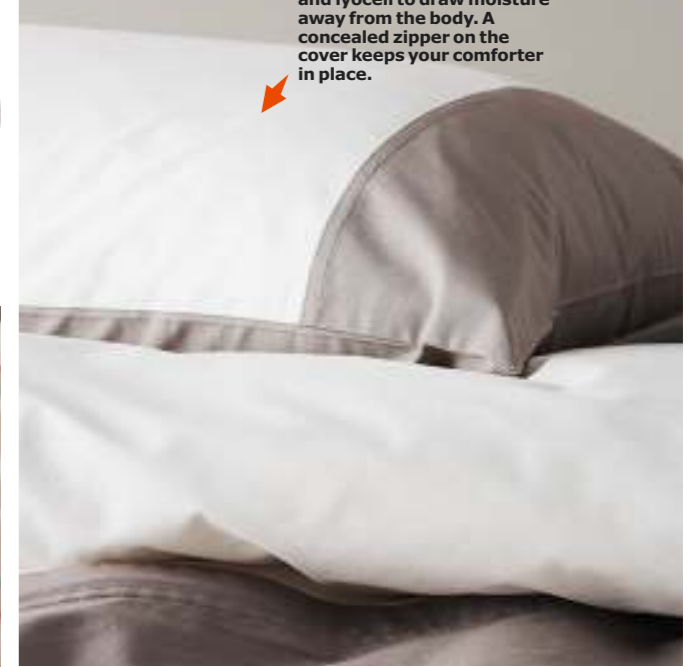

STOCKHOLM full/queen duvet cover set
$49⁹⁹ /3pcs

06 FÄRGLAV full/queen duvet cover set $39.99/3pcs