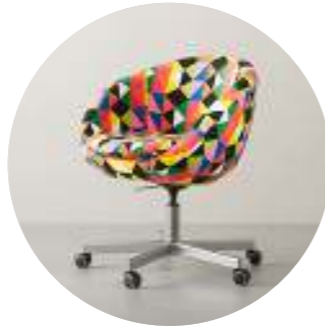

MARKUS swivel chair
$169