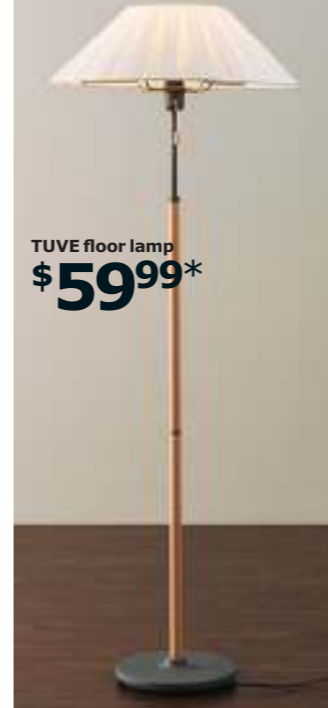

09

05 FORSÅ work lamp $29.99* Adjustable arm and head. Powder-coated steel. RA. Base Ø6, H20". Black 801.467.77 06 HEKTAR wall/clamp spotlight $14.99* Adjustable head. Steel and aluminum. RA. Ø4, D8½". Black 502.165.40 07 KROBY double pendant lamp $39.99 Mouth blown glass. Adjustable width. Glass and steel. Hardwire. RA. Shade Ø12, W33-49xH71". Nickel-plated/glass 700.894.14 08 & 13 RANARP pendant lamp $39.99 Powder-coated steel and plastic. Hardwire. RA. Ø15". Off-white 902.564.97 09 TUVE floor lamp $59.99* Powder-coated steel and polypropylene plastic. Linen/cotton shade. RA. Shade Ø21", H59". 202.031.72 10 FOTO pendant lamp Lacquered aluminum. RA. $14.99* Ø10". Green 802.373.10 $19.99* Ø15". Off-white 501.928.55 11 RANARP clamp spotlight $19.99* Adjustable head. Steel and plastic. RA. Off-white 202.313.25 12 ÄLGHULT ceiling lamp $39.99 Nickel-plated steel and glass. Hardwire. RA. Shade Ø6". W17xH12". 102.458.13

TUVE floor lamp
$59.99*