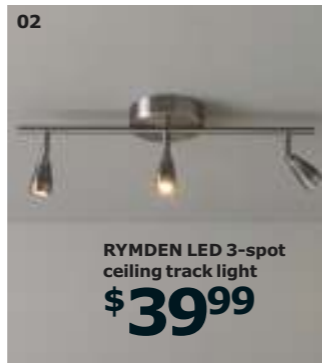

LAMPAN table lamp
$4⁹⁹/ea*

02