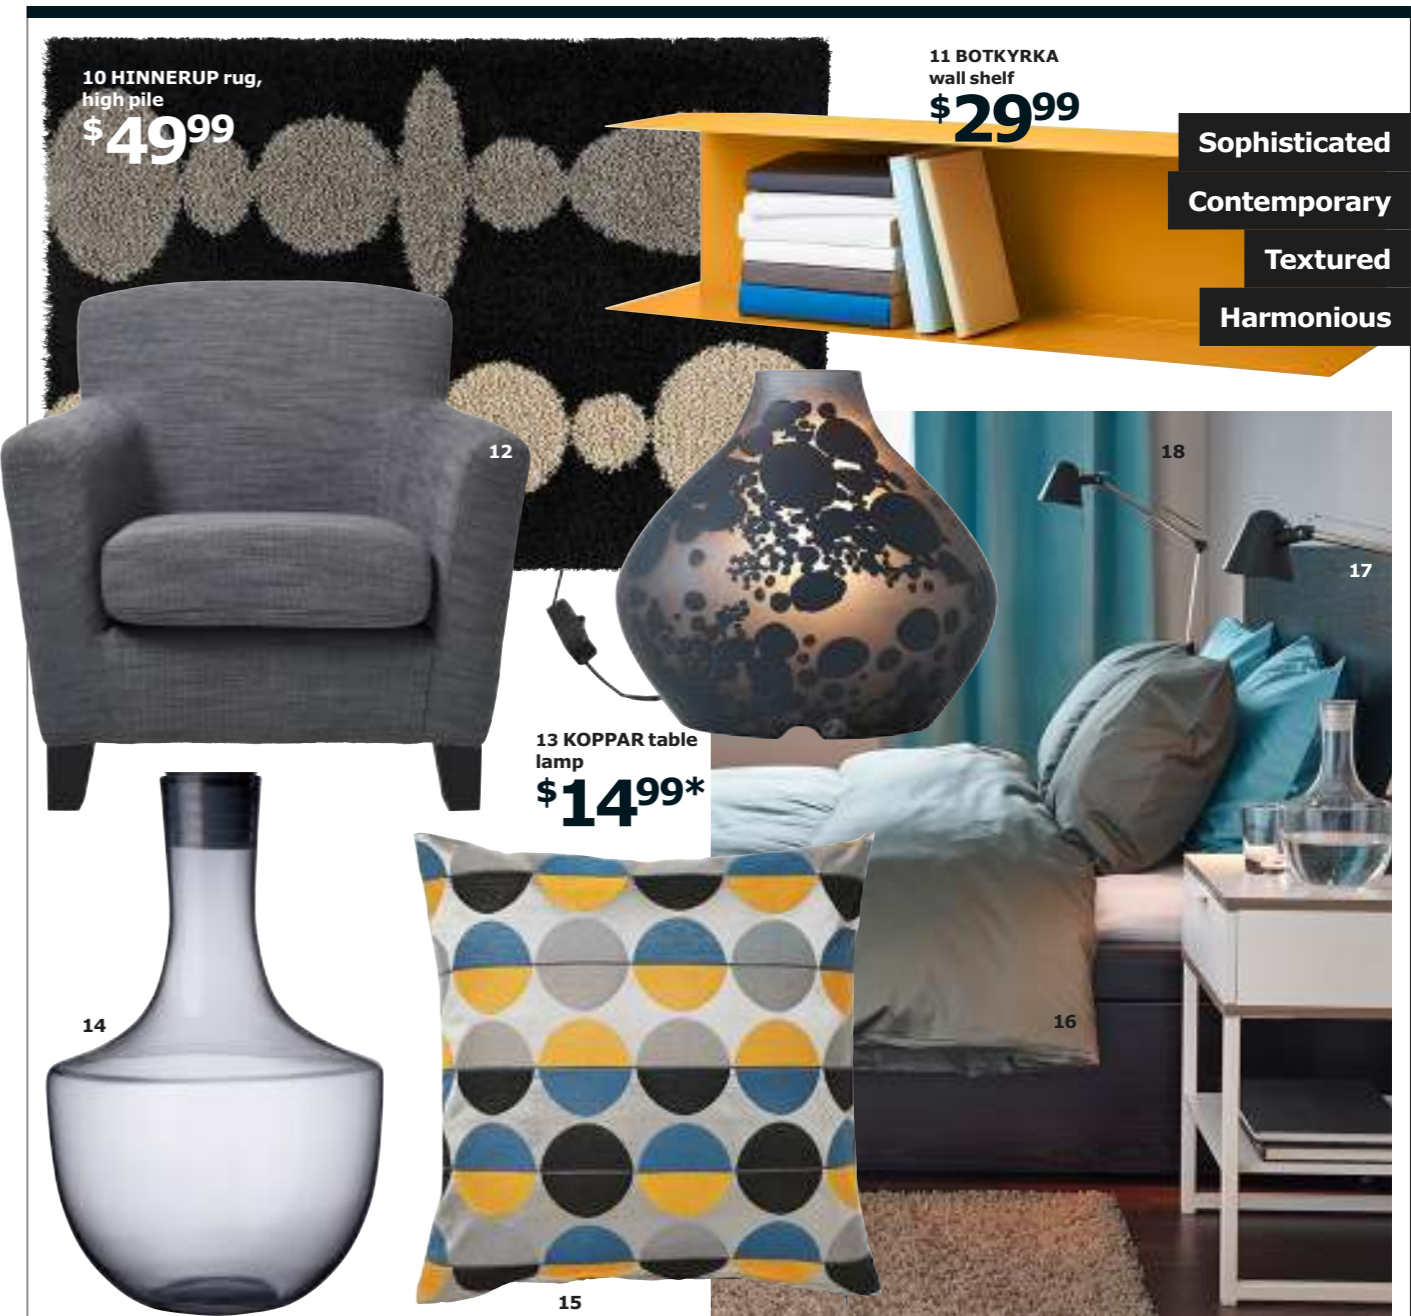

10 HINNERUP rug, high pile $49.99

11 BOTKYRKA wall shelf $29.99

Sophisticated
Contemporary
Textured
Harmonious

12

13 KOPPAR table lamp $14.99*

14

15

16

18

17

10 HINNERUP rug, high pile $49.99 Machine-woven. 100% polypropylene pile. Latex backing. W4'4"xL6'5". Black 202.517.90 11 BOTKYRKA wall shelf $29.99 Stainless steel and powder-coated steel. RA. W31½xD7½xH7¾". Yellow 002.674.43 12 EKENÄS armchair $299 Cotton/viscose/polyester/linen fixed cover. RA. W33¾xD30¾xH35¾". Hensta gray 202.766.63 13 KOPPAR table lamp $14.99* Glass. RA. H8". Gray 602.223.95 14 HÄMTA carafe $12.99 Dishwasher safe. Mouth blown glass, stainless steel and silicone rubber. 61 oz. H11". 501.864.11 15 OTTIL cushion cover $10 Cotton/polyester. 20x20". Gray/multicolor 002.572.22 Shown with INNER inner cushion $2.99 See p. 186 #1. 16 GÄSPA full/queen duvet cover set $49.99/3pcs Includes full/queen duvet cover and two queen pillowcases. 100% cotton satin. Dark gray 001.513.29 17 MALM queen high bed frame with four storage boxes $399 Slatted bed base and mattress sold separately. Painted finish. RA. Black-brown 199.316.34 18 SANELA pair of curtains $49.99 See p. 178.

RA=Requires Assembly All textiles shown are imported.