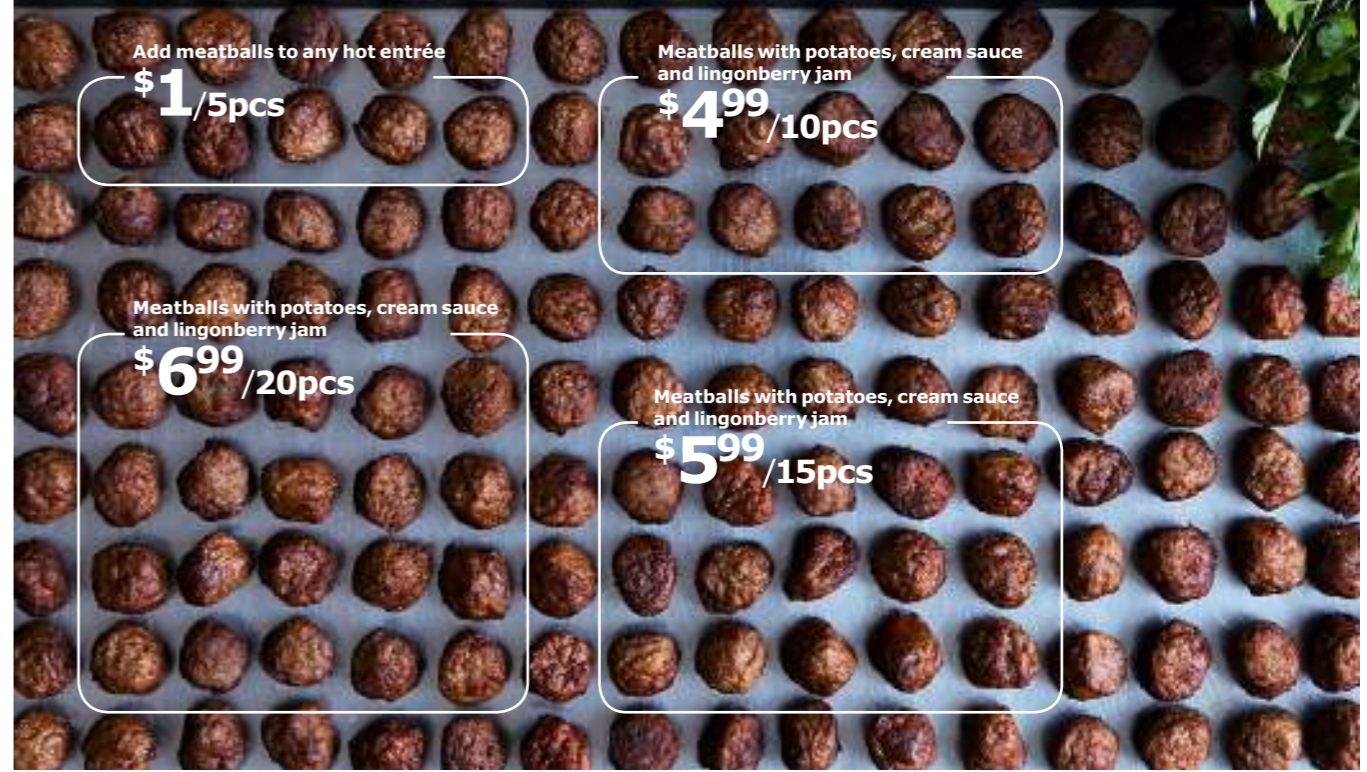

# Or why not come for dinner?

No reservation required. Come enjoy our famous meatballs your way – or the traditional Swedish way, with potatoes and lingonberry jam. We have portion sizes to suit all appetites, so please stop in.