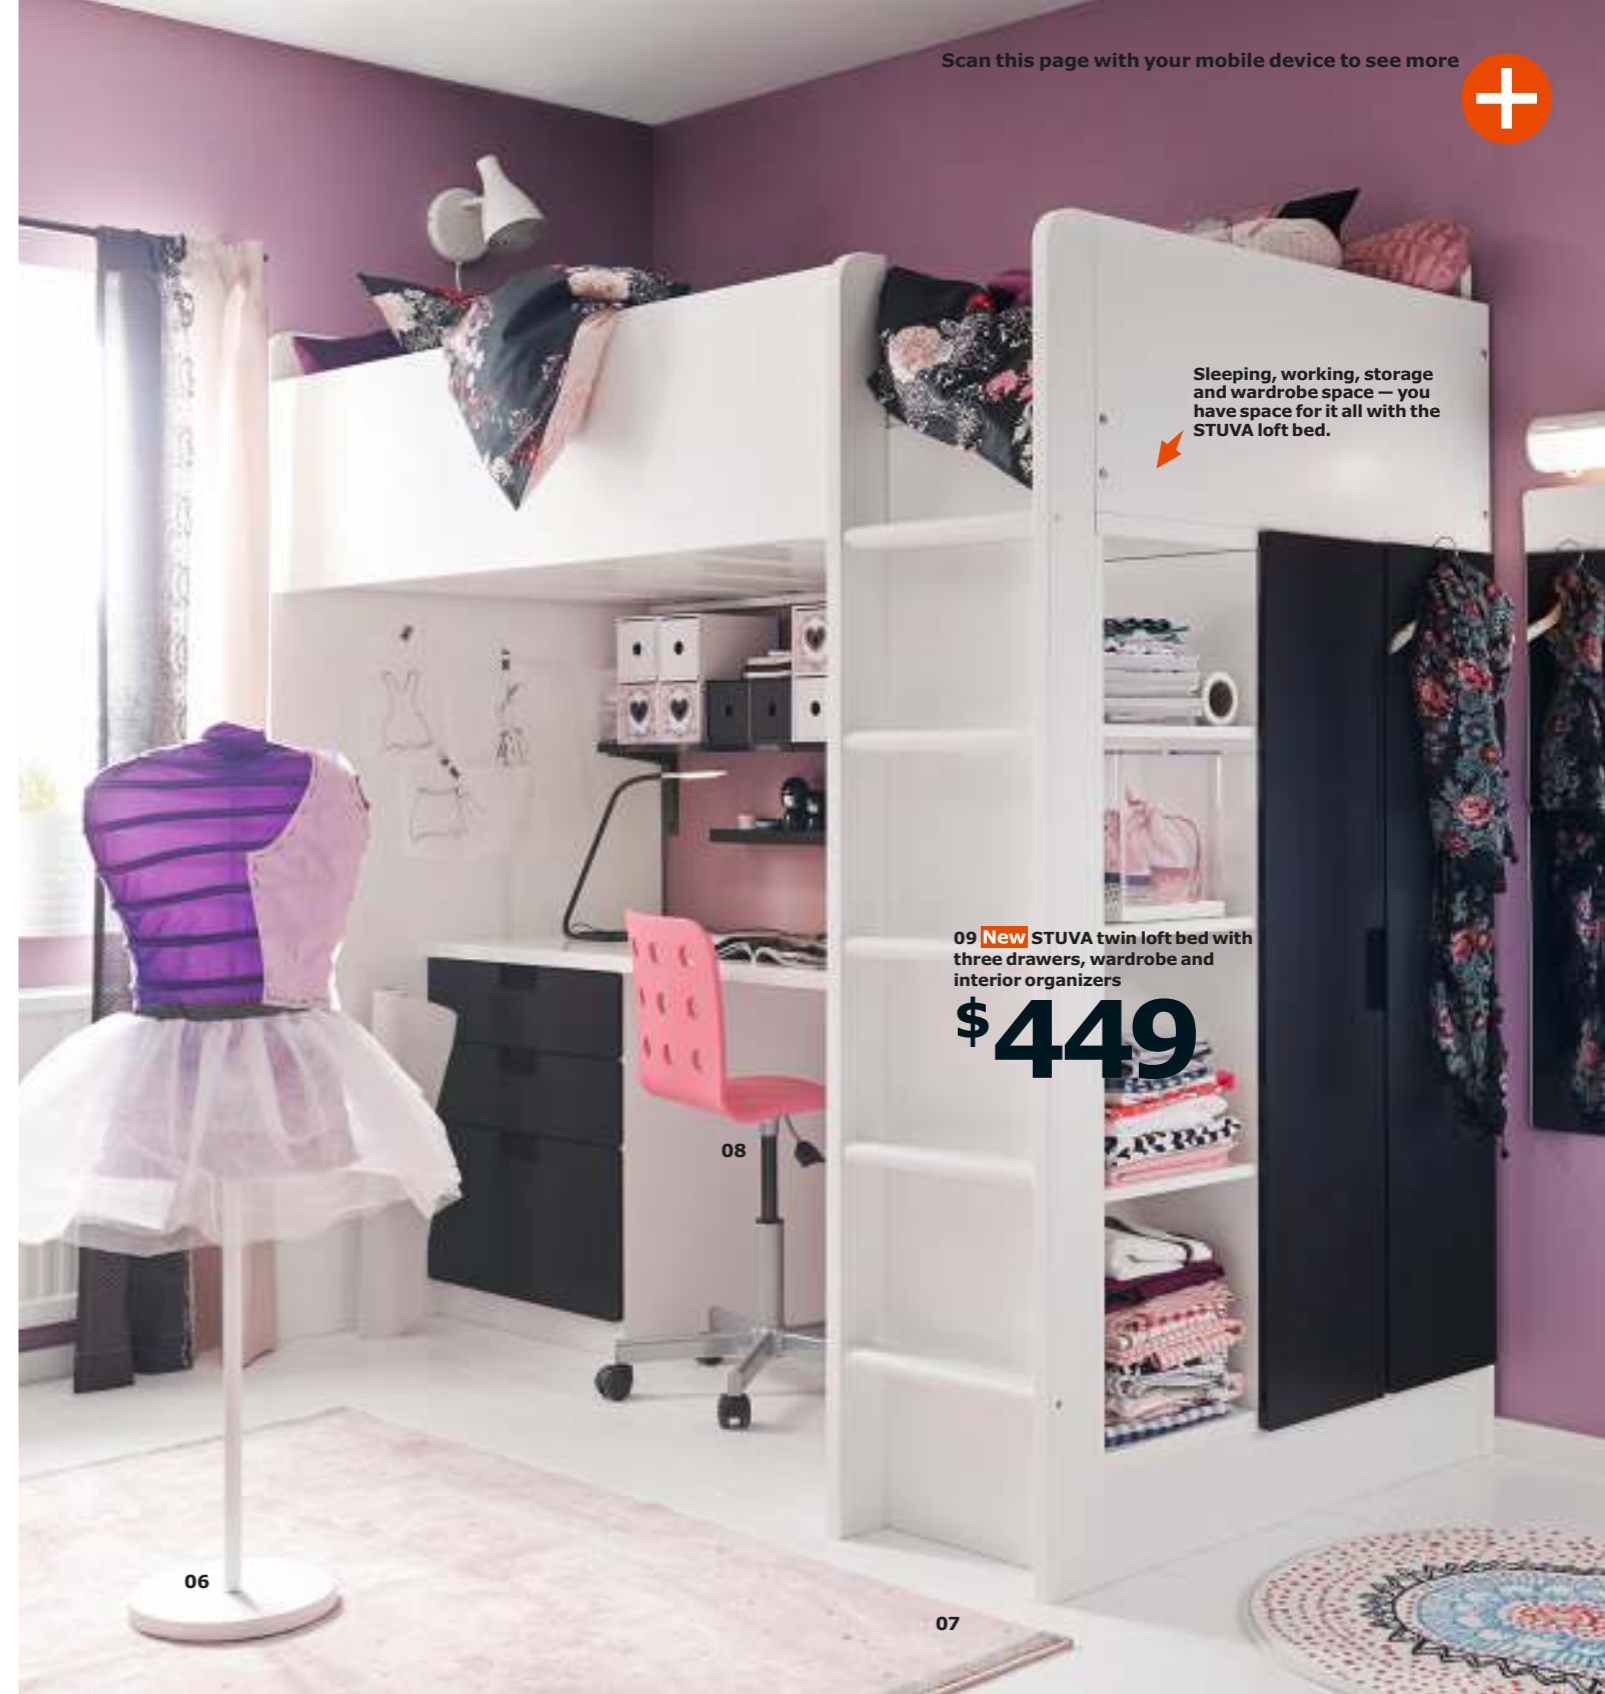

Sleeping, working, storage and wardrobe space — you have space for it all with the STUVA loft bed.

09 New STUVA twin loft bed with three drawers, wardrobe and interior organizers $449

Foil finish. RA. H76". White/black 990.266.47