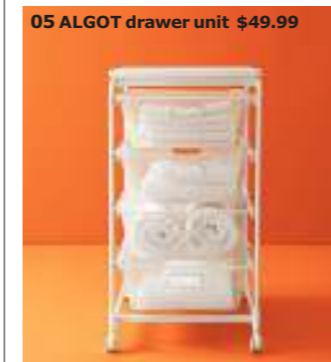

01

New NORDLI 8-drawer dresser

$349

>Inspired by a stack of drawers, the design is really smart. With only eight pieces you can create many, many variations. Even if it's mainly to store clothes, you can easily see how NORDLI fits in many areas across the home.<

Tjeerd van Waijenburg,
Product Developer

01 New NORDLI 8-drawer dresser $349 You can use one modular chest of drawers or combine several to get a storage solution that perfectly suits your space. Painted finish. Designer: Ola Wihlborg. W47¼×D16⅞×H38¼". White 290.212.76 **02 SKUBB box with compartments $7.99** Helps you organize socks, belts and jewelry in your wardrobe or chest of drawers. Dimensioned for PAX wardrobe frame depth 13¾" and SKUBB organizer with six compartments. 100% polyester and polypropylene plastic. W17¼×D13½×H4¼". White 101.855.93 **03 IKEA PS 2012 5-drawer/1-door chest $399** Tinted, clear lacquered solid pine. Designer: Ehlén Johansson. RA. W51⅞×D18⅞×H33⅞". 102.194.56

RA=Requires Assembly

02

SKUBB box with compartments

$7.99

04

MALM 3-drawer chest

$79.99

05 ALGOT drawer unit $49.99

03

IKEA PS 2012 5-drawer/1-door chest

$399

06 BRIMNES 3-drawer chest $109

07

RAST 3-drawer chest

$34.99