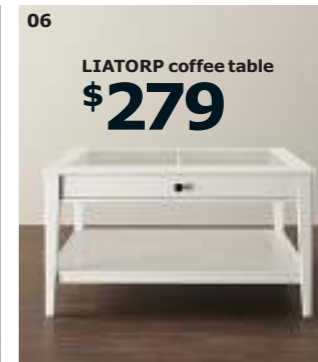

LIATORP coffee table $279

07 IKEA PS 2012 coffee table $49.99

08 TOFTERYD coffee table $199

06