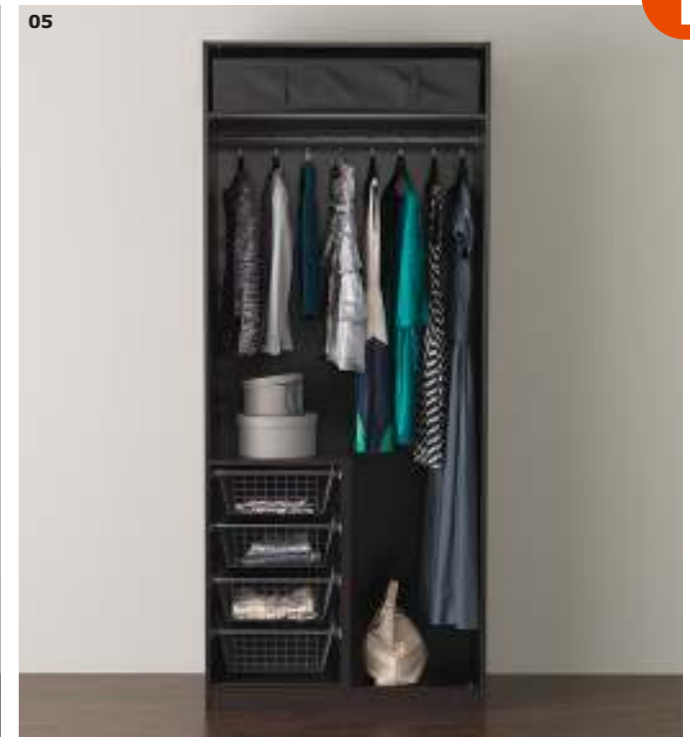

01

This valet hanger is useful to hang up your clothes to air after wearing, while you iron, or just while you try on outfits.

PAX/VINTERBRO wardrobe

Doors and frames:
$360

Interior organizers:
$230

Total wardrobe price:
$590

02

03

The surface has an unusual, 3-D ripple effect - clever production helps us to make it at a fraction of the price you'd expect.

01-03 PAX/VINTERBRO wardrobe $590

Min. ceiling height required: 95¾". Foil finish. RA. W39¾×D23¾×H93½". White 790.291.28

KOMPLEMENT interior organizers included in this combination: One KOMPLEMENT clothes rail 39¼", one KOMPLEMENT divider for frame 39¼×22⅞", two KOMPLEMENT drawers 19⅞×22⅞", one KOMPLEMENT pull-out mutli-use hanger, two KOMPLEMENT pull-out trays 19⅞×22⅞", one KOMPLEMENT pull-out pants hanger 19⅞×22⅞", one KOMPLEMENT shelf 39¼×22⅞", one 2-pack KOMPLEMENT shoe rails for pull-out tray, one KOMPLEMENT valet hanger, and two 4-packs KOMPLEMENT hinges.

04-05 PAX/FARDAL wardrobe $445

Min. ceiling height required: 95¾". Foil finish. RA. W39¾×D23¾×H93½". Black-brown/high-gloss turquoise 390.291.73

KOMPLEMENT interior organizers included in this combination: One KOMPLEMENT clothes rail 39¼", one KOMPLEMENT divider for frame 19⅞×22⅞", four KOMPLEMENT pull-out rails for baskets, one KOMPLEMENT shelf 39¼×22⅞", four KOMPLEMENT wire baskets 19⅞×22⅞", and two 4-packs KOMPLEMENT hinges.

06-07 PAX/SANDSET wardrobe $340

Min. ceiling height required: 95¾". Foil and painted finish. RA. W39¾×D15×H93½". White 190.294.14

KOMPLEMENT interior organizers included in this combination: Two KOMPLEMENT pull-out clothes rails 39¼×13¾", two KOMPLEMENT shelves 39¼×13¾", one KOMPLEMENT shoe shelf 39¼×13¾", and two 4-packs KOMPLEMENT hinges.