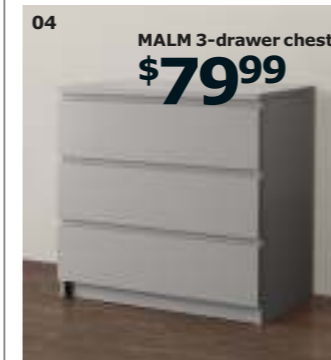

05 ALGOT drawer unit $49.99