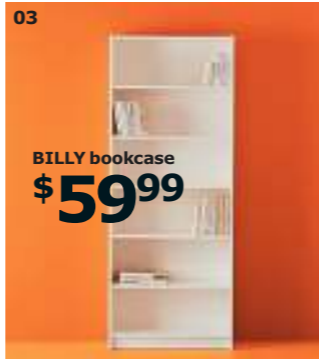

03

BILLY bookcase $59.99