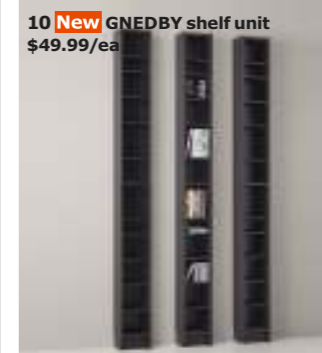

DETOLF glass-door cabinet
$64⁹⁹/ea

VITTSJÖ shelving units with laptop table
$138

Shelving with a laptop table is one way to make more use of a shallow, narrow space.

01 DETOLF glass-door cabinet $64.99/ea Designed to include lighting to brighten up your display objects. Lighting sold separately. Foil finish and tempered glass. RA. W16¾×D14¾×H64½". Black-brown 101.192.06
02 BILLY bookcase combination $320 Adjustable shelves can be arranged according to your needs. Foil finish. RA. W63×D11×H79½". White 890.178.32
03 FABRIKÖR glass-door cabinet $199 Adjustable shelves. Powder-coated steel and tempered glass. RA. W22½×D18½×H59". Light green 702.403.32
04 VITTSJÖ shelving units with laptop table $138 Table with work surface and storage inside for a laptop turns any small space into a functional work space. Three stationary glass shelves included. Powder-coated steel, tempered glass and foil finish. RA. W79½×D14½×H68¾". Black-brown 999.026.61
05 ALGOT wall storage combination $56 Foil finish and powder-coated steel. RA. W65¾×D15¾×H33¾". White 890.012.37 *Shown with BESTÅ shelf unit with door $80/ea (3 shown here)* Foil finish. RA. W23¾×D15¾×H25¼". White 690.464.25

BESTÅ shelf unit with doors
D7¾"
$95

Assembly Service
Let us help you with assembling your new furniture. The assembly service is provided by an independent service provider.
Prices start at: $79
▶ Find out more at IKEA-USA.com/services or at your IKEA store.