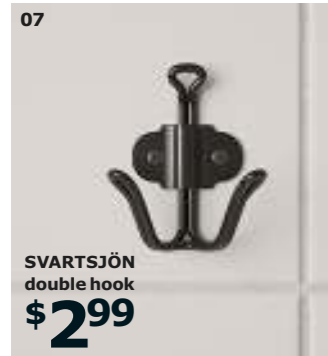

05  
TRENSUM mirror  
**\$8<sup>99</sup>**

06 IMMELN 3-tier shower corner shelf \$24.99

Keep all your shower essentials close at hand with this clever corner basket. You don't even need a drill to fix it to the wall.