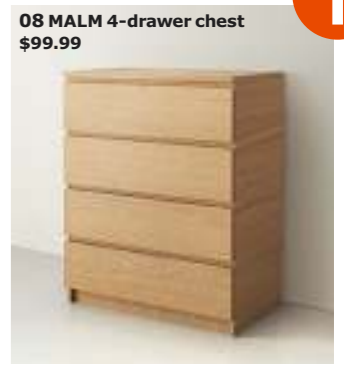

08 MALM 4-drawer chest $99.99